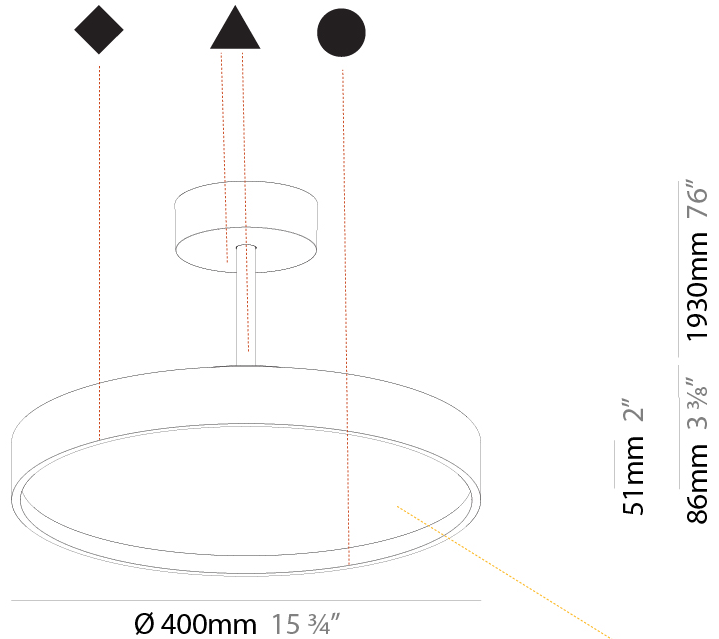

GENERAL

Series: Sign Diva Tube
Subseries: Sign Diva Tube Korona
Brand: Prolicht
Division: Architectural
Mounting Type: Suspension
Mounting Location: Ceiling
Subcategory: Pendant

PHYSICAL

Shape: Round
Diameter (mm): 400
Diameter (in): 15 3/4
Height (mm): 86
Height (in): 3 3/8
Max. Overall Height (mm): 2016
Max. Overall Height (in): 79 3/8
Light Distribution: Direct
Weight (kg): 3.251
Weight (lbs): 7.167
Diffuser: PMMA - Opal / Micro-Prism / Sparkling Secret / Vintage Industrial
Fixture Finish: SSR / BKV / CWI / CRY / HAB / UFT / ITA / RUA / FTG / MYG / LOD / PUS / FRO / FUP / KIA / POP / BLS / SPG / MEY / GOH / GUM / CHC / COM / ABZ / JAG / OBR / MOS / ROR
Fixture Material: Extruded Aluminum / Steel

ELECTRICAL

Lamp Type: LED (Zhaga Standard)
Input Wattage (W): 17
Dimming: Tri-Mode (Non-Dimming and Phase Dimming (120Vac only) and 0-10V Dimming)
Driver Included: Yes
Driver Location: Integrated
Driver Type: Constant Current - Universal
Driver Class: Class 2
Input Voltage (V): 120 - 277
Constant Current (MA): 500

LED

Color Temperature (°K): 2700 / 3000 / 3500 / 4000
Max. Delivered Lumen (lm): 1807 / 1943 / 1951 / 1991
Nominal Lumen (lm): 2250 / 2420 / 2430 / 2480
CRI: >90 CRI
Lamp Life (hrs): 50000

OPTICAL

RATINGS AND CERTIFICATIONS

Certified By: Certified for North American Standards
IP rating: IP20

D